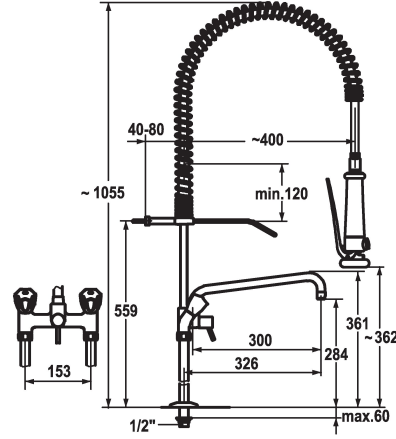

Modell-Linie: GASTRO | K.24.42.64.000C71

Taps | Manual taps

KWC-No.

122254

chromeline, AD 153, A 300

- * Two-handle mixer
- * Suspension spring
- * KWC CORONA metal handles, removable
- * TouchProtect - anti-scald protection thanks to the "double skin" principle
- * Intrinsicly safe against backflow
- * Swivel spout 180°
- * Pre-rinse spray
- with integrated delayed closing device to minimize water hammer with valve maintenance unit for cleaning

- SprayClean - easy to clean and actively prevents limescale buildup
- SprayLock - lockable jet spray
- PowerClean - needle spray mode
- * OptimalSpace - ample space for washing or working
- * Flat valves M20 x 1.25
- stainless steel valve seat
- * Pillar connections 1/2" x 3/4" L 130
- * Mounting hole size ø22 mm

Technical Data

Flow rate	33 l/min (3 bar)
Spray: Flow rate	15 l/min (3 bar)
Spout	swivel
Color code	chrome
Installation_type	Pillar installation
Faucet_typ	Faucet
Dimension Height	1060
Acoustic group	U
Projection_A	A 300
Connection measure	153
Dimension Water outlet	284/362

Flow rate	33 l/min (3 bar)
Spray: Flow rate	15 l/min (3 bar)
Spout	swivel
Color code	chrome
Installation_type	Pillar installation
Faucet_typ	Faucet
Dimension Height	1060
Acoustic group	U
Projection_A	A 300
Connection measure	153
Dimension Water outlet	284/362